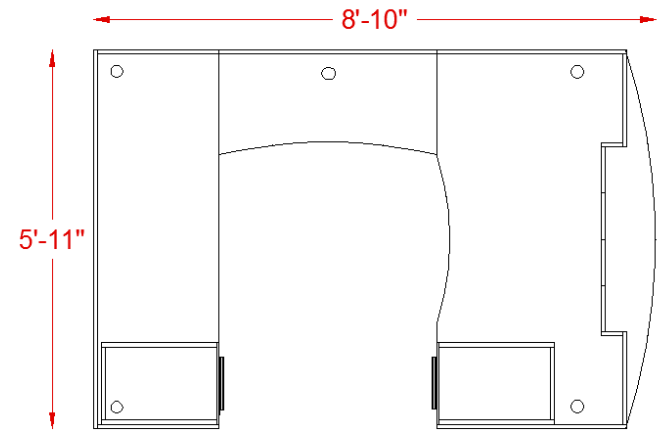

## Specifications

Overall Width	66"
Overall Depth	71"
Components	6

VL-6630	30" x 66" Cockpit Desk Shell
VL-4224CBR	24" x 42" Curved Bridge
VL-7224CS	24" x 72" Credenza Shell
VL-7236BFMOD-C	Glass Modesty Panel
VL-BBF	Box/Box/File Pedestal
VL-FF	File/File Pedestal

## VL Series Features

- . Textured Grey Woodgrain Laminate
- . Worksurfaces are 1-3/16" with durable 3mm edges
- . Laminate and glass modesty panel options
- . Laminate and glass hutch door options
- . Full extension slides with letter and legal filing
- . 8" Aluminum Pull