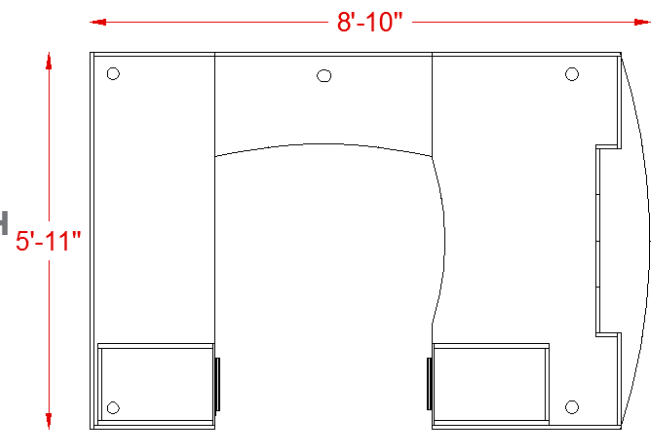

## Specifications

Overall Width	66"
Overall Depth	71"
Components	6

VL-6630	30" x 66" Cockpit Desk Shell
VL-4224CBR	24" x 42" Curved Bridge
VL-7224CS	24" x 72" Credenza Shell
VL-7236BFMOD-C	Glass Modesty Panel
VL-BBF	Box/Box/File Pedestal
VL-FF	File/File Pedestal
VL-72HUTCH	72" Hutch Shell
VL-DOOR-GL	72" Hutch Glass Door Set

## VL Series Features

- . Textured Grey Woodgrain Laminate
- . Worksurfaces are 1-3/16" with durable 3mm edges
- . Laminate and glass modesty panel options
- . Laminate and glass hutch door options
- . Full extension slides with letter and legal filing
- . 8" Aluminum Pull