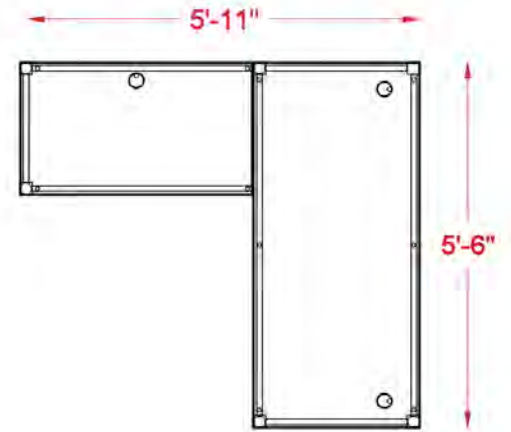

inSTOCK
everyday

VL SERIES

VL 5'6" X 6' GLASS L-SHAPE DESK

Specifications

Overall Width	66"
Overall Depth	71"
Components	4

VL-6630FS-FRAME 30" x 66" Frame
Includes Grey Modesty Panel

VL-4224RFS-FRAME 24" x 42" Frame

VL-6630FS-GL Glass Top for Desk

VL-4224RFS-GL Glass Top for Return

VL Metal Features

- . White Glass Surface
- . VL Grey Laminate modesty panel
- . Grey Metal Frame

POMPANO BEACH

2099 West Atlantic Boulevard
Pompano Beach Florida 33069
954.968.4700