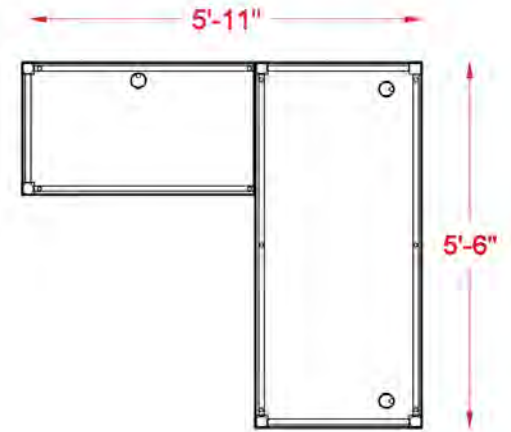

inSTOCK
everyday

VL SERIES

VL 5'6" X 6' METAL & LAMINATE L-SHAPE DESK

Specifications

Overall Width	66"
Overall Depth	71"
Components	4

VL-6630FS-FRAME	30" x 66" Frame Includes Grey Modesty Panel
VL-4224RFS-FRAME	24" x 42" Frame
VL-6630FS-GREY	Laminate Top for Desk
VL-4224RFS-GREY	Laminate Top for Return

VL Metal Features

- . White Glass Surface
- . VL Grey Laminate modesty panel
- . Grey Metal Frame

POMPANO BEACH

2099 West Atlantic Boulevard
Pompano Beach Florida 33069
954.968.4700

MIAMI

3411 NW 72nd Avenue
Miami Florida 33122
305.266.4447