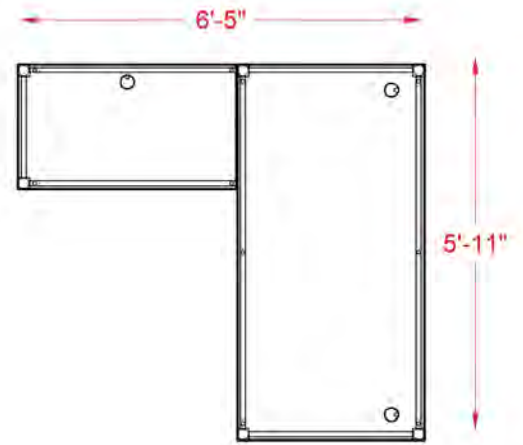

inSTOCK
everyday

VL SERIES

VL 6' X 6'6" GLASS L-SHAPE DESK

Specifications

Overall Width	71"
Overall Depth	77"
Components	4

VL-7236FS-FRAME 36" x 72" Frame
Includes Grey Modesty Panel

VL-4224RFS-FRAME 24" x 42" Frame

VL-7236FS-GL Glass Top for Desk

VL-4224RFS-GL Glass Top for Return

VL Metal Features

- . White Glass Surface
- . VL Grey Laminate modesty panel
- . Grey Metal Frame

POMPANO BEACH

2099 West Atlantic Boulevard
Pompano Beach Florida 33069
954.968.4700