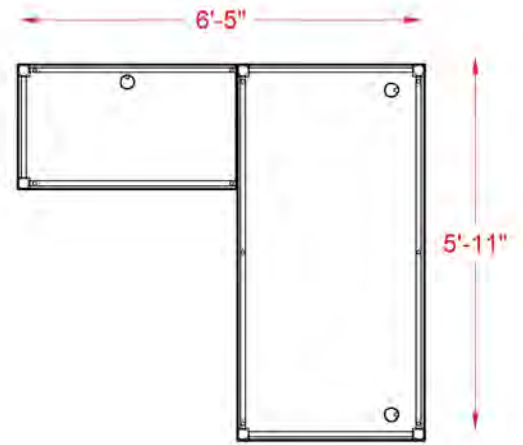

inSTOCK
everyday

VL SERIES

VL 6' X 6'6" METAL & LAMINATE L-SHAPE DESK

Specifications

Overall Width	71"
Overall Depth	77"
Components	4

VL-7236FS-FRAME 36" x 72" Frame
Includes Grey Modesty Panel

VL-4224RFS-FRAME 24" x 42" Frame

VL-7236FS -GREY Laminate Top for Desk

VL-4224RFS -GREY Laminate Top for Return

VL Metal Features

- . White Glass Surface
- . VL Grey Laminate modesty panel
- . Grey Metal Frame

POMPANO BEACH

2099 West Atlantic Boulevard
Pompano Beach Florida 33069
954.968.4700