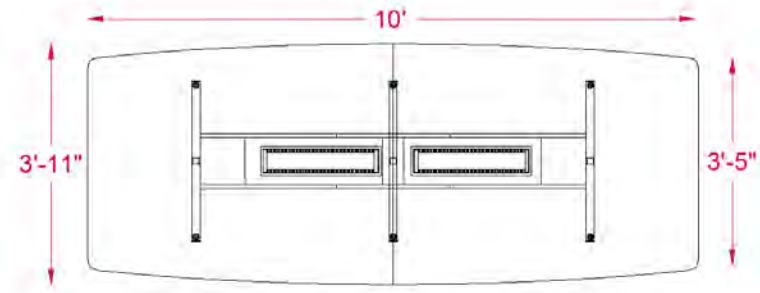

## Specifications

VL-B120

Overall Width 120"

Overall Depth 47"