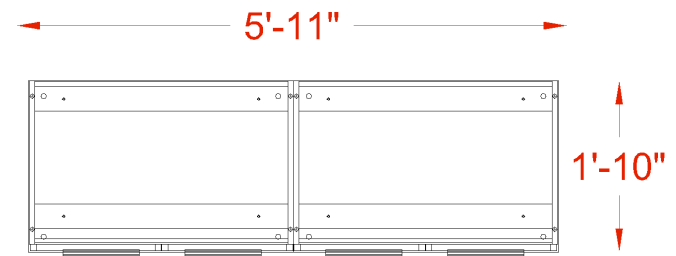

inSTOCK
everyday

VL SERIES

OFW 4 DOOR HIGH CREDENZA

Specifications

VL-4DOORCRED-GRAY

Overall Width	71"
Overall Depth	22"
Overall Height	28.5"

VL Series Features

- . Textured Grey Woodgrain Laminate
- . Worksurfaces are 1-3/16" with durable 3mm edges
- . Laminate and glass modesty panel options
- . Laminate and glass hutch door options
- . Full extension slides with letter and legal filing
- . 8" Aluminum Pull