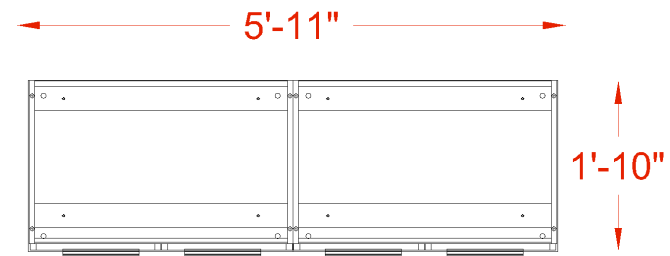

inSTOCK
everyday

VL SERIES

OFW 4 DOOR HIGH CREDENZA WITH GLASS TOP

Specifications

VL-4DOORCRED-GL

Overall Width	71"
Overall Depth	22"
Overall Height	29"

VL Series Features

- . Textured Grey Woodgrain Laminate
- . Worksurfaces are 1-3/16" with durable 3mm edges
- . Laminate and glass modesty panel options
- . Laminate and glass hutch door options
- . Full extension slides with letter and legal filing
- . 8" Aluminum Pull