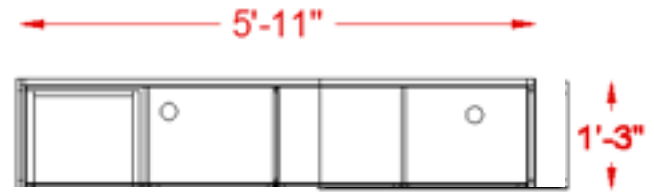

inSTOCK
everyday

VL SERIES

OFW VL WALL MOUNT HUTCH 72"

Specifications

VL-WMHUTCH

| | |
|----------------|---------------|
| Overall Width | 72" |
| Overall Depth | 15" |
| Overall Height | (overall) 72" |

VL Series Features

- . Textured Grey Woodgrain Laminate
- . Worksurfaces are 1-3/16" with durable 3mm edges
- . Laminate and glass modesty panel options
- . Laminate and glass hutch door options
- . Full extension slides with letter and legal filing
- . 8" Aluminum Pull