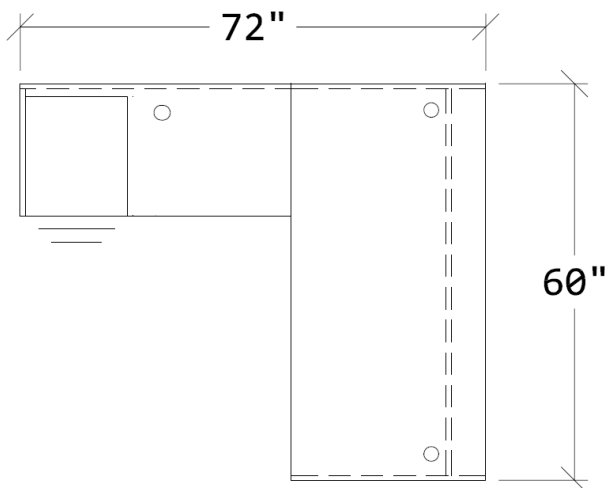

60" X 72" L-SHAPE EXECUTIVE DESK WITH BF PEDESTALS

KEY FEATURES

- Textured Grey Woodgrain Laminate
- Worksurfaces are 1-3/16" with durable 3mm edges
- Laminate & glass modesty panel options
- Ball-bearing drawer slides
- 8" Aluminum Pulls
- Limited lifetime warranty

SPECIFICATIONS

Overall Width	60"
Overall Depth	72"
VL-6030	60" x 30" Desk Shell
VL-4224RT	Reversible Return 24"x42"
VL-BF	Box/File Hanging Pedestal

SHOWROOM LOCATIONS

POMPANO – FT LAUDERDALE

2099 W. Atlantic Blvd.
Pompano Beach, FL 33069
info@ofwfl.com
954-968-4700