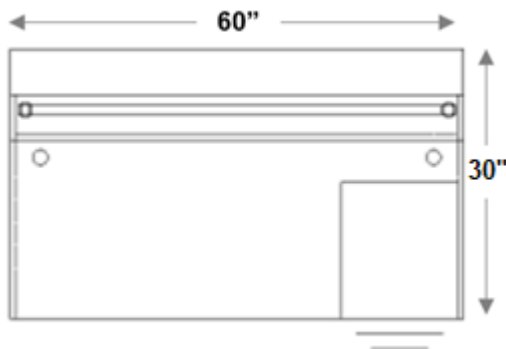

60" x 30" BORDERS RECEPTION DESK WITH BF PEDESTALS

KEY FEATURES

- Worksurfaces are 1-3/16" with durable 3mm edges
- Wood & aluminum frame glass hutch door options
- Ball-bearing drawer slides
- Six laminate finishes
- Satin nickel pulls
- Limited lifetime warranty

SPECIFICATIONS

Overall Width	60"
Overall Depth	30"
Counter Height	42"
TL-6030	60" x 30" Desk Shell
TL-BF1518LOCK	Box/File Pedestal
PBP12-SIL	(2) 12" Post
PB21260ACR	60" Frosted Screen
PBT60	60" Transaction Top