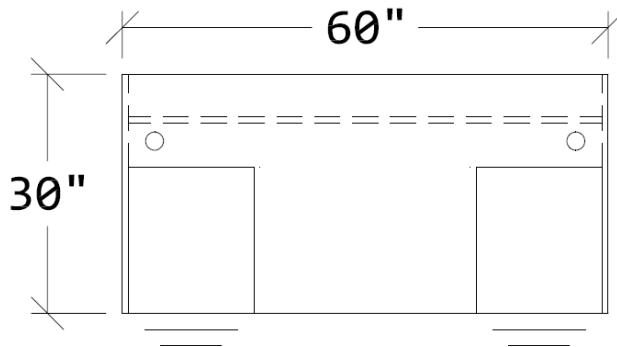

60" x 30" RECTANGULAR DESK WITH (2) BOX FILE PEDESTALS

KEY FEATURES

- Worksurfaces are 1-3/16" with durable 3mm edges
- Wood & aluminum frame glass hutch door options
- Ball-bearing drawer slides
- Six laminate finishes
- Satin nickel pulls
- Limited lifetime warranty

SPECIFICATIONS	
Overall Width	60"
Overall Depth	30"
FL-6030	60" x 30" Desk Shell
TL-BF1518-LOCK	(2) Box/File Pedestals

Available Finishes

Gris
Dark Grey

Tundra
Light Grey

Carob
Walnut

Espresso

Porto
Mahogany