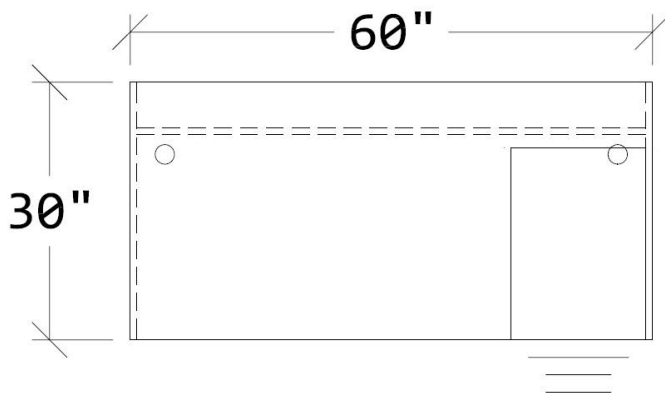

60" x 30" RECTANGULAR DESK WITH BBF PEDESTAL

KEY FEATURES

- Worksurfaces are 1-3/16" with durable 3mm edges
- Wood & aluminum frame glass hutch door options
- Ball-bearing drawer slides
- Six laminate finishes
- Satin nickel pulls
- Limited lifetime warranty

SPECIFICATIONS

Overall Width	60"
Overall Depth	30"
FL-6030	60" x 30" Desk Shell
TL-BBF	Box/Box/File Pedestals

Available Finishes

Gris
Dark Grey

Tundra
Light Grey

Carob
Walnut

Espresso

Porto
Mahogany