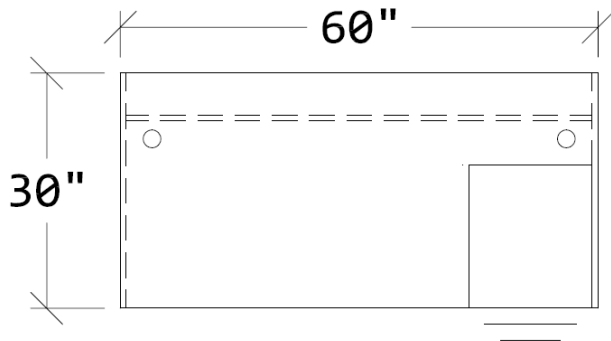

60" x 30" RECTANGULAR DESK WITH BF PEDESTAL

KEY FEATURES

- Worksurfaces are 1-3/16" with durable 3mm edges
- Wood & aluminum frame glass hutch door options
- Ball-bearing drawer slides
- Six laminate finishes
- Satin nickel pulls
- Limited lifetime warranty

SPECIFICATIONS	
Overall Width	60"
Overall Depth	30"
FL-6030	60" x 30" Desk Shell
TL-BF1518-LOCK	Hanging Box/File Pedestal

Available Finishes

Gris
Dark Grey

Tundra
Light Grey

Carob
Walnut

Espresso

Porto
Mahogany