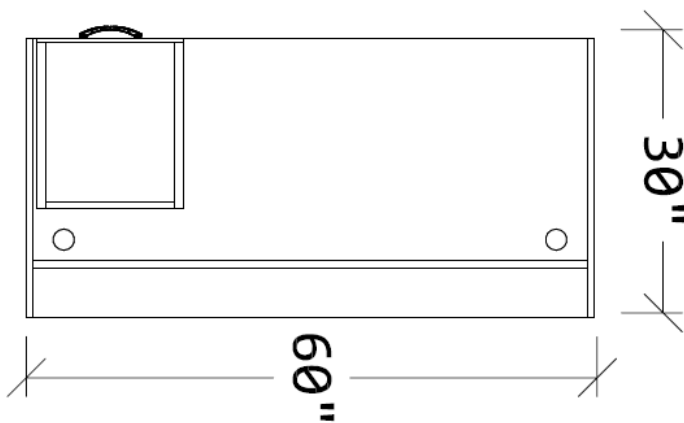

## 60" x 30" RECTANGULAR DESK WITH BF PEDESTAL

## KEY FEATURES

- Textured Grey Woodgrain Laminate
- Worksurfaces are 1-3/16" with durable 3mm edges
- Laminate & glass modesty panel options
- Ball-bearing drawer slides
- 8" Aluminum Pulls
- Limited lifetime warranty

SPECIFICATIONS	
Overall Width	60"
Overall Depth	30"
VL-6030	60" x 30" Desk Shell
VL-BF	Hanging Box/File Pedestal