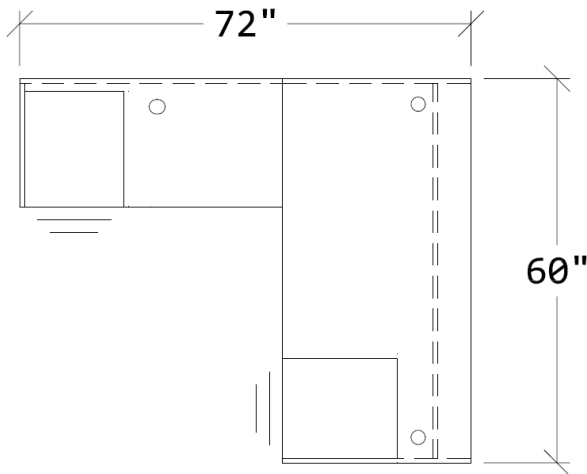

60" X 72" L-SHAPE EXECUTIVE DESK WITH (2) BF PEDESTALS

KEY FEATURES

- Worksurfaces are 1-3/16" with durable 3mm edges
- Wood & aluminum frame glass hutch door options
- Ball-bearing drawer slides
- Six laminate finishes
- Satin nickel pulls
- Limited lifetime warranty

SPECIFICATIONS

Overall Width	60"
Overall Depth	72"
TL-6030	60" x 30" Desk Shell
TL-4224R	24" x 42" Return Shell
TL-BF1518LOCK	(2) Box/File Pedestal

Available Finishes

Gris
Dark Grey

Tundra
Light Grey

Carob
Walnut