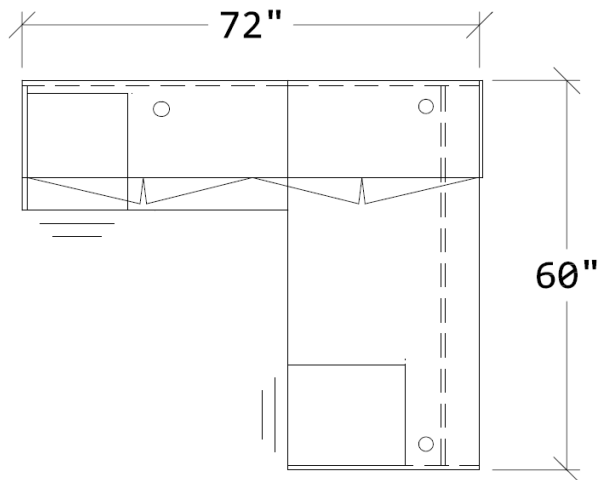

60" X 72" L-SHAPE EXECUTIVE DESK WITH HUTCH & (2) BF PEDESTALS

KEY FEATURES

- Worksurfaces are 1-3/16" with durable 3mm edges
- Wood & aluminum frame glass hutch door options
- Ball-bearing drawer slides
- Six laminate finishes
- Satin nickel pulls
- Limited lifetime warranty

SPECIFICATIONS

Overall Width	60"
Overall Depth	72"
FL-6030	60" x 30" Bow Front Desk Shell
TL-4224R	24" x 42" Return Shell
TL-72HUTCH	72"W Hutch Shell
TL-DOOR	Wood Doors for Hutch
TL-BF1518LOCK	(2) Box/File Pedestals