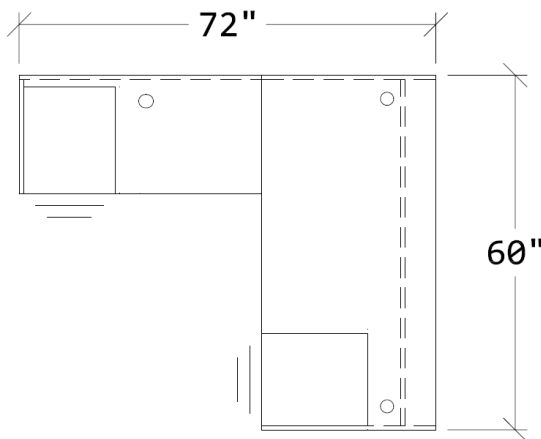

## 60" X 72" L-SHAPE EXECUTIVE DESK WITH GLASS HUTCH & (2) BF PEDESTALS

### KEY FEATURES

- Worksurfaces are 1-3/16" with durable 3mm edges
- Wood & aluminum frame glass hutch door options
- Ball-bearing drawer slides
- Six laminate finishes
- Satin nickel pulls
- Limited lifetime warranty

### SPECIFICATIONS

Overall Width	60"
Overall Depth	72"
FL-6030	60" x 30" Desk Shell
TL-4224R	24" x 42" Return Shell
TL-72HUTCH	72"W Hutch Shell
TL-DOORALUM	Glass Doors for Hutch
TL-BF1518LOCK	(2) Box/File Pedestals