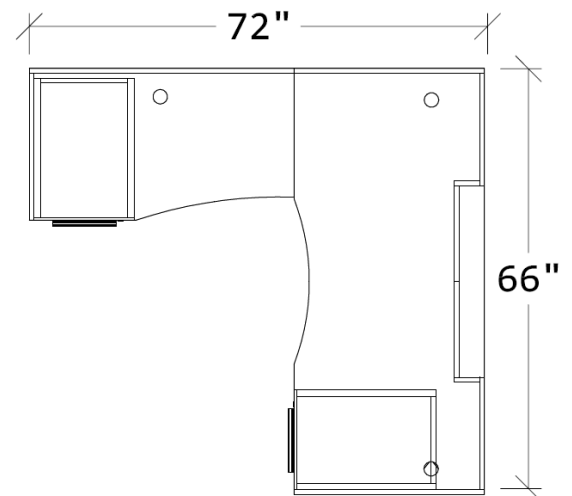

66" x 72" EXECUTIVE L-SHAPE DESK WITH LAMINATE MODESTY, BBF & FF PEDESTALS

KEY FEATURES

- Textured Grey Woodgrain Laminate
- Worksurfaces are 1-3/16" with durable 3mm edges
- Laminate & glass modesty panel options
- Ball-bearing drawer slides
- 8" Aluminum Pulls
- Limited lifetime warranty

SPECIFICATIONS

Overall Width	66"
Overall Depth	72"
VL-6630	66" x 30" Desk Shell
VL-6630MOD	Laminate Modesty
VL-4224R	Return Shell
VL-BBF	Box/Box/File Pedestal
VL-FF	Box/File Pedestal

SHOWROOM LOCATIONS

POMPANO – FT LAUDERDALE