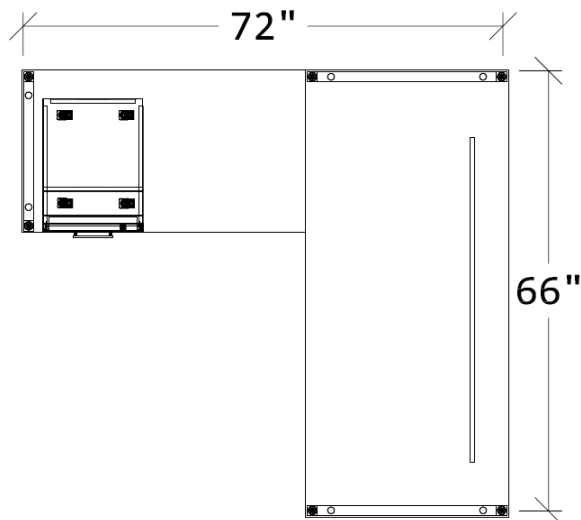

66" x 72" L-SHAPE DESK WITH LAMINATE TOP & MODESTY

KEY FEATURES

- Textured Grey Woodgrain Laminate
- Worksurfaces are 1-3/16" with durable 3mm edges
- Laminate & glass modesty panel options
- Ball-bearing drawer slides
- 8" Aluminum Pulls
- Limited lifetime warranty

SPECIFICATIONS

Overall Width	66"
Overall Depth	72"
VL-6630FRAME	66" x 30" Metal Frame
VL-4224RFRAME	Metal Frame 42"x24"Return
VL-6630TOP-GRAY	Laminate Top & Modesty
VL-4224RTOP-GRAY	Laminate Top 42"x24"