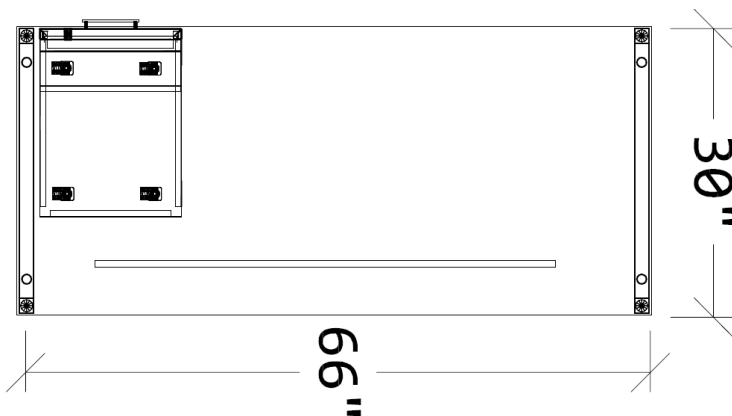

66" x 30" RECTANGULAR DESK WITH GLASS TOP & LAMINATE MODESTY

KEY FEATURES

- Textured Grey Woodgrain Laminate
- Worksurfaces are 1-3/16" with durable 3mm edges
- Laminate & glass modesty panel options
- Ball-bearing drawer slides
- 8" Aluminum Pulls
- Limited lifetime warranty

SPECIFICATIONS

Overall Width	66"
Overall Depth	30"
VL-6630FRAME	66" x 30" Metal Frame
VL-6630TOP-GL	Glass Top & Laminate Modesty

OPTIONAL MOBILE PEDESTALS

SHOWROOM LOCATIONS

POMPANO – FT LAUDERDALE

2099 W. Atlantic Blvd.
Pompano Beach, FL 33069
info@ofwfl.com
954-968-4700