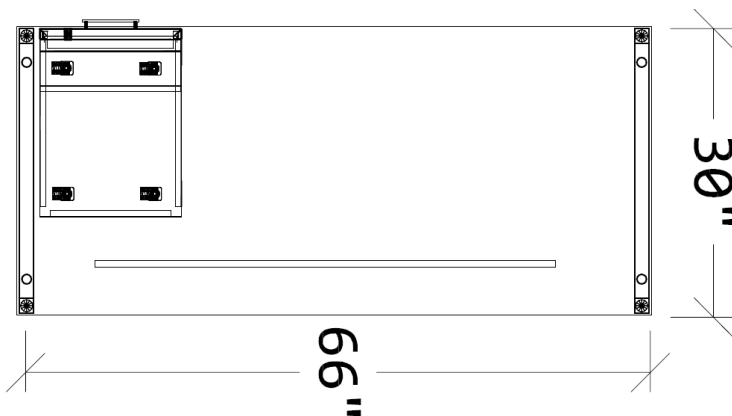

66" x 30" RECTANGULAR DESK WITH GLASS TOP & LAMINATE MODESTY

KEY FEATURES

- Textured Grey Woodgrain Laminate
- Worksurfaces are 1-3/16" with durable 3mm edges
- Laminate & glass modesty panel options
- Ball-bearing drawer slides
- 8" Aluminum Pulls
- Limited lifetime warranty

SPECIFICATIONS

Overall Width	66"
Overall Depth	30"
VL-6630FRAME	66" x 30" Metal Frame
VL-6630TOP-GRAY	Laminate Top & Modesty

OPTIONAL MOBILE PEDESTALS

SHOWROOM LOCATIONS

POMPANO – FT LAUDERDALE

2099 W. Atlantic Blvd.
Pompano Beach, FL 33069
info@ofwfl.com
954-968-4700