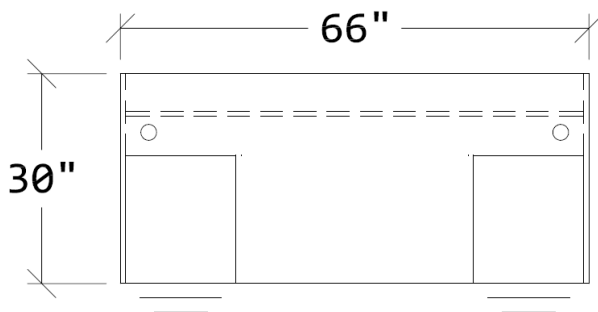

66" x 30" RECTANGULAR DESK WITH (2) BOX FILE PEDESTALS

KEY FEATURES

- Worksurfaces are 1-3/16" with durable 3mm edges
- Wood & aluminum frame glass hutch door options
- Ball-bearing drawer slides
- Six laminate finishes
- Satin nickel pulls
- Limited lifetime warranty

SPECIFICATIONS

Overall Width	66"
Overall Depth	30"
FL-6630	66" x 30" Desk Shell
TL-BF1518-LOCK	(2) Box/File Pedestals

Available Finishes

Gris
Dark Grey

Tundra
Light Grey

Carob
Walnut

Espresso

Porto
Mahogany