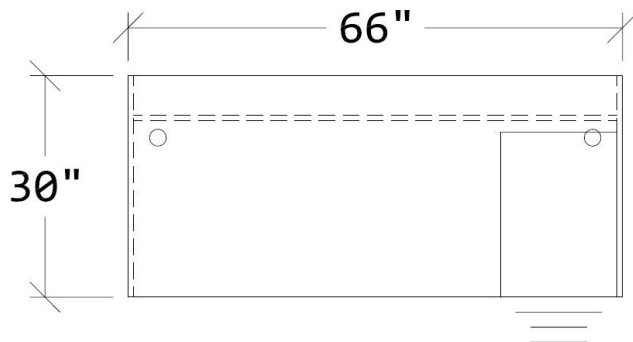

66" x 30" RECTANGULAR DESK WITH BBF PEDESTAL

KEY FEATURES

- Worksurfaces are 1-3/16" with durable 3mm edges
- Wood & aluminum frame glass hutch door options
- Ball-bearing drawer slides
- Six laminate finishes
- Satin nickel pulls
- Limited lifetime warranty

SPECIFICATIONS

Overall Width	66"
Overall Depth	30"
FL-6630	66" x 30" Desk Shell
TL-BBF	Box/Box/File Pedestals

Available Finishes

Gris
Dark Grey

Tundra
Light Grey

Carob
Walnut

Espresso

Porto
Mahogany