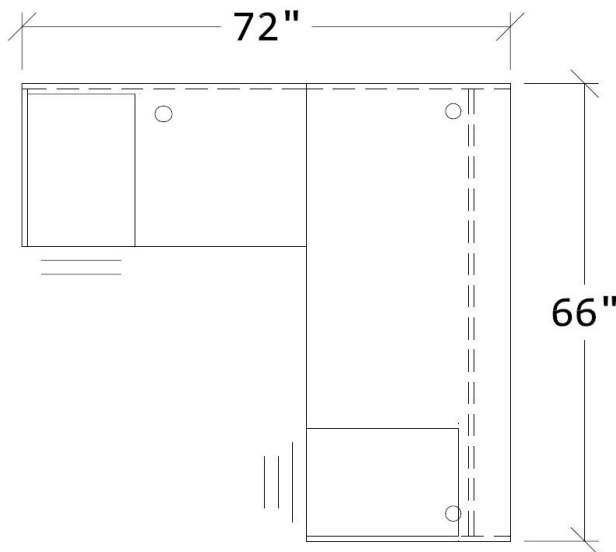

66" X 72" L-SHAPE EXECUTIVE DESK WITH FF & BBF PEDESTALS

KEY FEATURES

- Worksurfaces are 1-3/16" with durable 3mm edges
- Wood & aluminum frame glass hutch door options
- Ball-bearing drawer slides
- Six laminate finishes
- Satin nickel pulls
- Limited lifetime warranty

SPECIFICATIONS

Overall Width	66"
Overall Depth	72"
TL-6630	30" x 66" Desk Shell
TL-4224R	24" x 42" Return Shell
TL-BBF	Box/Box/File Pedestal
TL-FF	File/File Pedestal

Available Finishes

Gris
Dark Grey

Tundra
Light Grey