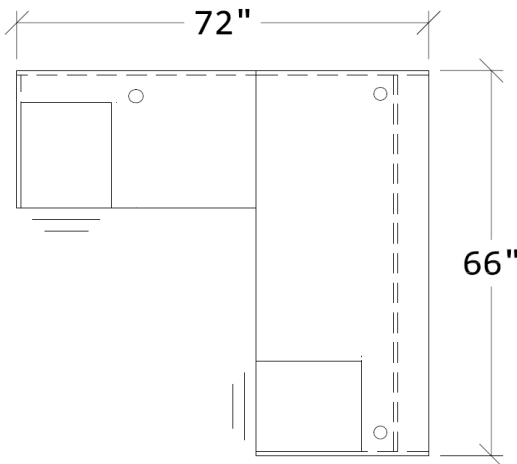

## 66" X 72" L-SHAPE EXECUTIVE DESK WITH HUTCH & (2) BF PEDESTALS

### KEY FEATURES

- Worksurfaces are 1-3/16" with durable 3mm edges
- Wood & aluminum frame glass hutch door options
- Ball-bearing drawer slides
- Six laminate finishes
- Satin nickel pulls
- Limited lifetime warranty

### SPECIFICATIONS

Overall Width	66"
Overall Depth	72"
FL-6630	66" x 30" Bow Front Desk Shell
TL-4224R	24" x 42" Return Shell
TL-72HUTCH	72"W Hutch Shell
TL-DOOR	Wood Doors for Hutch
TL-BF1518LOCK	(2) Box/File Pedestals