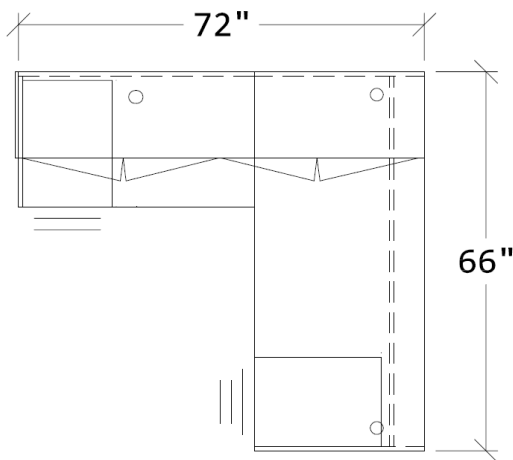

66" X 72" L-SHAPE EXECUTIVE DESK WITH HUTCH, FF & BBF PEDESTALS

KEY FEATURES

- Worksurfaces are 1-3/16" with durable 3mm edges
- Wood & aluminum frame glass hutch door options
- Ball-bearing drawer slides
- Six laminate finishes
- Satin nickel pulls
- Limited lifetime warranty

SPECIFICATIONS

Overall Width	66"
Overall Depth	72"
TL-6630	66" x 30" Desk Shell
TL-4224R	24" x 42" Return Shell
TL-72HUTCH	72"W Hutch Shell
TL-DOOR	Wood Doors for Hutch
TL-BBF	Box/Box/File Pedestal
TL-FF	File/File Pedestal