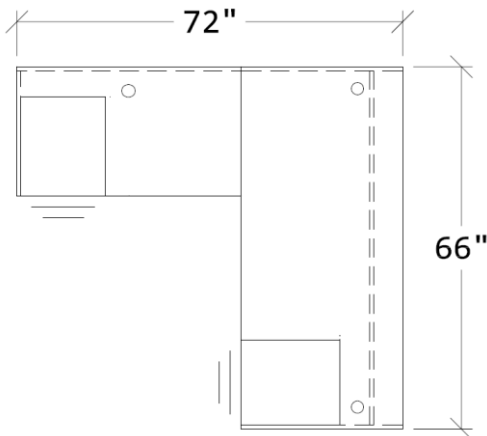

## 66" X 72" L-SHAPE EXECUTIVE DESK WITH GLASS HUTCH & (2) BF PEDESTALS

### KEY FEATURES

- Worksurfaces are 1-3/16" with durable 3mm edges
- Wood & aluminum frame glass hutch door options
- Ball-bearing drawer slides
- Six laminate finishes
- Satin nickel pulls
- Limited lifetime warranty

### SPECIFICATIONS

Overall Width	66"
Overall Depth	72"
FL-6630	66" x 30" Desk Shell
TL-4224R	24" x 42" Return Shell
TL-72HUTCH	72"W Hutch Shell
TL-DOORALUM	Glass Doors for Hutch
TL-BF1518LOCK	(2) Box/File Pedestals