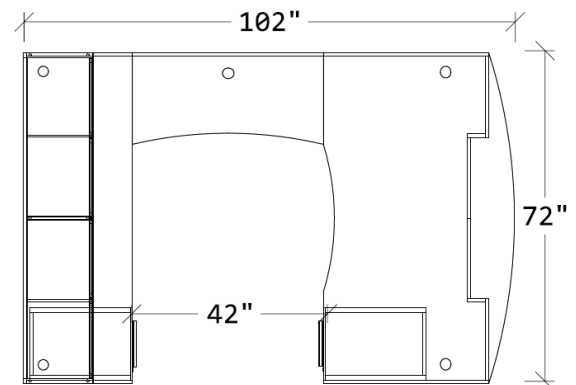

## 72" x 102" U-SHAPE BOW FRONT DESK WITH LAMINATE MODESTY, CREDENZA, GLASS HUTCH BBF & FF PEDESTALS

### KEY FEATURES

- Textured Grey Woodgrain Laminate
- Worksurfaces are 1-3/16" with durable 3mm edges
- Laminate & glass modesty panel options
- Ball-bearing drawer slides
- 8" Aluminum Pulls
- Limited lifetime warranty

### SPECIFICATIONS

Overall Width	72"
Overall Depth	102"
VL-7236BF	72" x 41" Desk Shell
VL-7236BFMOD	Laminate Modesty
VL-4224R	Return Shell
VL-7224CS	Credenza Shell
VL-72HUTCH	72" Hutch Shell
VL-DOOR-GL	Glass Doors
VL-BBF	Box/Box/File Pedestal
VL-FF	Box/File Pedestal