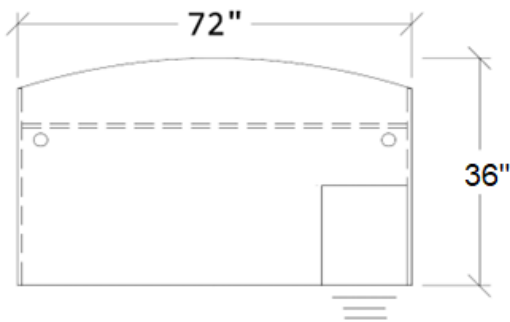

72" x 36" BOW FRONT RECEPTION DESK WITH BBF PEDESTAL

KEY FEATURES

- Worksurfaces are 1-3/16" with durable 3mm edges
- Wood & aluminum frame glass hutch door options
- Ball-bearing drawer slides
- Six laminate finishes
- Satin nickel pulls
- Limited lifetime warranty

SPECIFICATIONS	
Overall Width	72"
Overall Depth	36"
TL-GALDESK	72" x 36/30" Desk Shell
TL-BBF	Box/Box/File Pedestal

Available Finishes

Gris
Dark Grey

Tundra
Light Grey

Carob
Walnut

Espresso

Porto
Mahogany

Merlo
Cherry