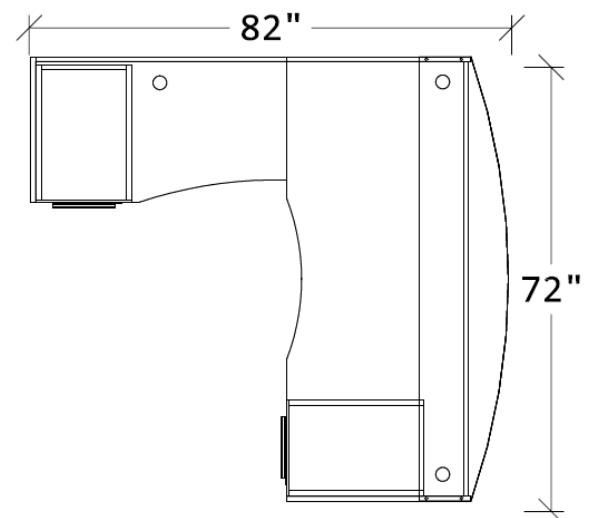

72" x 82" L-SHAPE RECEPTION DESK WITH BOW FRONT, GLASS TOP, BBF & FF PEDESTALS

KEY FEATURES

- Textured Grey Woodgrain Laminate
- Worksurfaces are 1-3/16" with durable 3mm edges
- Laminate & glass modesty panel options
- Ball-bearing drawer slides
- 8" Aluminum Pulls
- Limited lifetime warranty

SPECIFICATIONS

Overall Width	72"
Overall Depth	82"
VL-GALDESK	72" x 36" Reception Desk
VL-GALTOP-GL	Glass Transactio Top
VL-GALRETURN	Reception Return
VL-BBF	Box/Box/File Pedestal
VL-FF	Box/File Pedestal