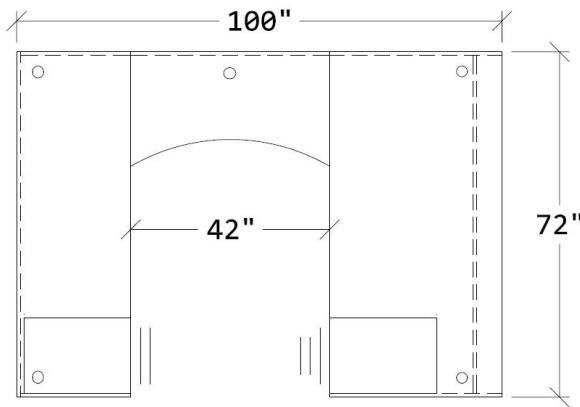

72" x 100" RECTANGULAR U-SHAPE DESK WITH HUTCH, WOOD DOORS, FF & BBF PEDESTALS

KEY FEATURES

- Worksurfaces are 1-3/16" with durable 3mm edges
- Wood & aluminum frame glass hutch door options
- Ball-bearing drawer slides
- Six laminate finishes
- Satin nickel pulls
- Limited lifetime warranty

SPECIFICATIONS

Overall Width	72"
Overall Depth	100"
TL-7236	72" x 36" Rectangular Desk Shell
TL-BBF	Box/Box/File Pedestals
TL-4224CBR	24" x 42" Cockpit Bridge
TL7224CS	24" X 72" Credenza Shell
TL-72HUTCH	72"W Hutch Shell
TL-DOOR	Wood Doors for Hutch
TL-BBF	Box/Box/File Pedestal
TL-FF	File/File Pedestal