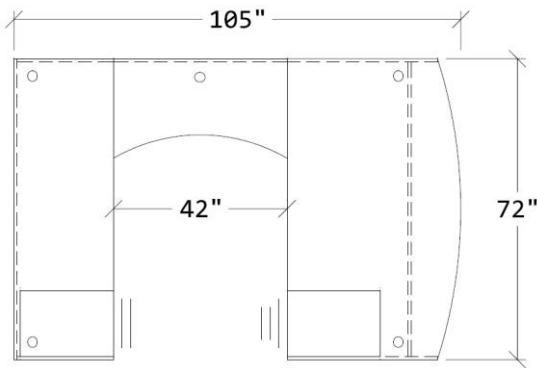

72" x 105" BOW FRONT U-SHAPE DESK WITH HUTCH, GLASS DOORS, FF & BBF PEDESTALS

KEY FEATURES

- Worksurfaces are 1-3/16" with durable 3mm edges
- Wood & aluminum frame glass hutch door options
- Ball-bearing drawer slides
- Six laminate finishes
- Satin nickel pulls
- Limited lifetime warranty

SPECIFICATIONS

Overall Width	72"
Overall Depth	105"
FL-7236BF	72" x 41" Bow Front Desk Shell
TL-4224CBR	24" x 42" Cockpit Bridge
TL7224CS	24" X 72" Credenza Shell
TL-72HUTCH	72"W Hutch Shell
TL-DOORALUM	Glass Doors for Hutch
TL-BBF	Box/Box/File Pedestal
TL-FF	File/File Pedestal