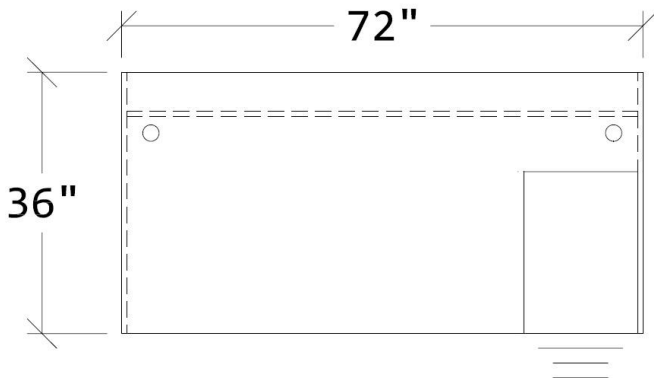

72" x 36" RECTANGULAR DESK WITH BBF PEDESTAL

KEY FEATURES

- Worksurfaces are 1-3/16" with durable 3mm edges
- Wood & aluminum frame glass hutch door options
- Ball-bearing drawer slides
- Six laminate finishes
- Satin nickel pulls
- Limited lifetime warranty

SPECIFICATIONS

Overall Width	72"
Overall Depth	36"
FL-7236	72" x 36" Desk Shell
TL-BBF	Box/Box/File Pedestals

Available Finishes

Gris
Dark Grey

Tundra
Light Grey

Carob
Walnut

Espresso

Porto
Mahogany