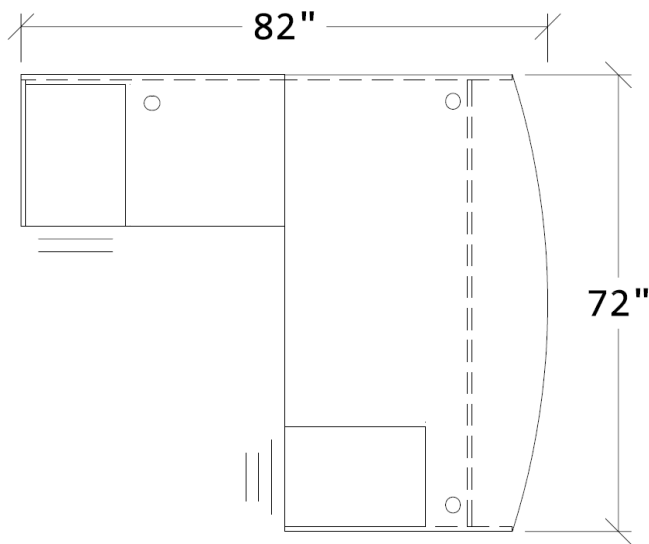

72" X 82" L-SHAPE BOW FRONT DESK WITH BF & FF PEDESTAL

KEY FEATURES

- Worksurfaces are 1-3/16" with durable 3mm edges
- Wood & aluminum frame glass hutch door options
- Ball-bearing drawer slides
- Six laminate finishes
- Satin nickel pulls
- Limited lifetime warranty

SPECIFICATIONS	
Overall Width	72"
Overall Depth	82"
FL-7236BF	72" x 42" Bow Front Desk Shell
TL-4224R	24" x 42" Return Shell
TL-BBF	Box/Box/File Pedestal
TL-FF	File/File Pedestal

Available Finishes

Gris
Dark Grey