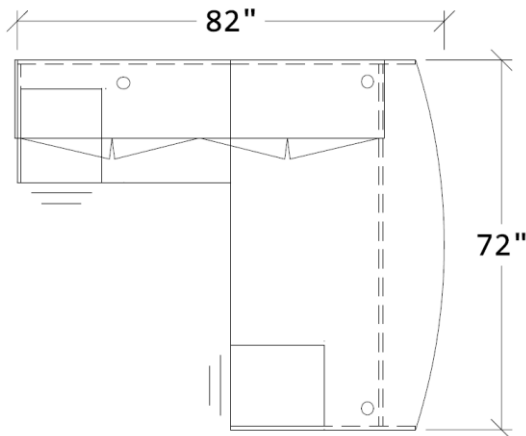

72" X 82" L-SHAPE BOW FRONT DESK WITH HUTCH & (2) BF PEDESTALS

KEY FEATURES

- Worksurfaces are 1-3/16" with durable 3mm edges
- Wood & aluminum frame glass hutch door options
- Ball-bearing drawer slides
- Six laminate finishes
- Satin nickel pulls
- Limited lifetime warranty

SPECIFICATIONS

Overall Width	72"
Overall Depth	82"
FL-7236BF	72" x 36" Bow Front Desk Shell
TL-4224R	24" x 42" Return Shell
TL-72HUTCH	72"W Hutch Shell
TL-DOOR	Wood Doors for Hutch
TL-BF1518LOCK	(2) Box/File Pedestals