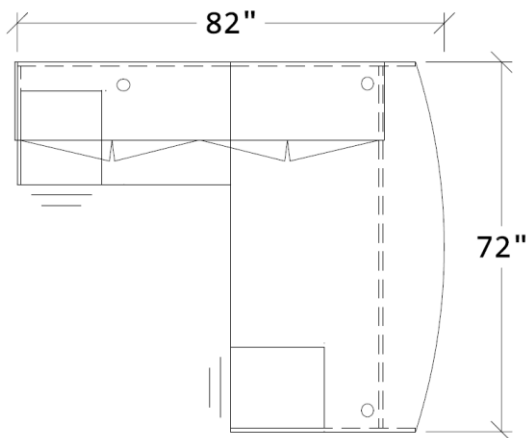

72" X 82" L-SHAPE RECTANGULAR DESK WITH HUTCH & (2) BF PEDESTALS

KEY FEATURES

- Worksurfaces are 1-3/16" with durable 3mm edges
- Wood & aluminum frame glass hutch door options
- Ball-bearing drawer slides
- Six laminate finishes
- Satin nickel pulls
- Limited lifetime warranty

SPECIFICATIONS

Overall Width	72"
Overall Depth	82"
FL-7236	72" x 36" Desk Shell
TL-4224R	24" x 42" Return Shell
TL-72HUTCH	72"W Hutch Shell
TL-DOOR	Wood Doors for Hutch
TL-BF1518LOCK	(2) Box/File Pedestals