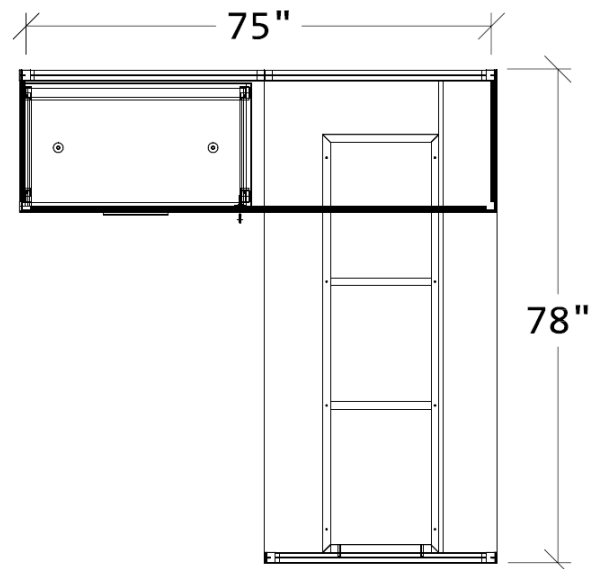

78" x 75" EXECUTIVE L-SHAPE DESK WITH LAMINATE TOP & BOX/FILE STORAGE

KEY FEATURES

- Textured Grey Woodgrain Laminate
- Worksurfaces are 1-3/16" with durable 3mm edges
- Laminate & glass modesty panel options
- Ball-bearing drawer slides
- 8" Aluminum Pulls
- Limited lifetime warranty

SPECIFICATIONS

Overall Width	78"
Overall Depth	75"
VL-7875L	78" x 75" L-Shape Desk
VL-7875LTOP-GRAY	Laminate Top

SHOWROOM LOCATIONS

POMPANO – FT LAUDERDALE

2099 W. Atlantic Blvd.
Pompano Beach, FL 33069
info@ofwfl.com
954-968-4700