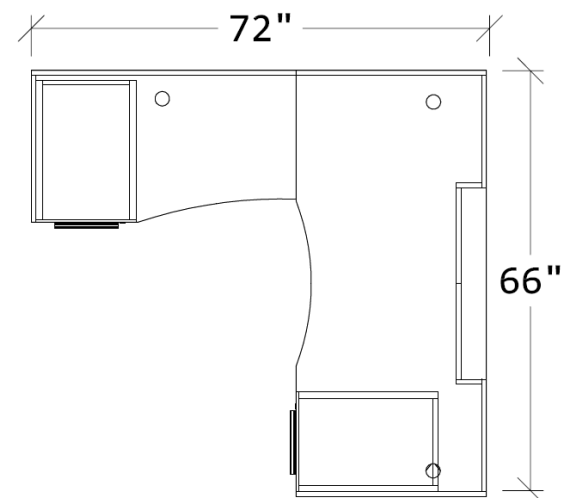

## 66" x 72" EXECUTIVE L-SHAPE DESK WITH GLASS MODESTY, BBF & FF PEDESTALS

### KEY FEATURES

- Textured Grey Woodgrain Laminate
- Worksurfaces are 1-3/16" with durable 3mm edges
- Laminate & glass modesty panel options
- Ball-bearing drawer slides
- 8" Aluminum Pulls
- Limited lifetime warranty

### SPECIFICATIONS

Overall Width	66"
Overall Depth	72"
VL-6630	66" x 30" Desk Shell
VL-6630MOD-GL	Glass Modesty
VL-4224R	Return Shell
VL-BBF	Box/Box/File Pedestal
VL-FF	Box/File Pedestal