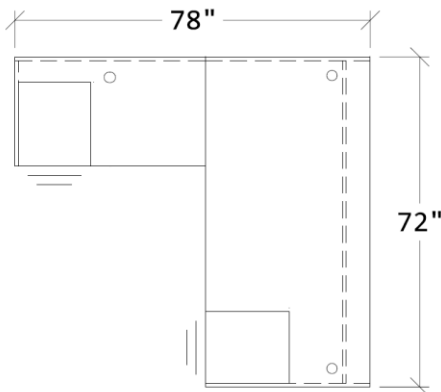

72" X 78" L-SHAPE EXECUTIVE DESK WITH (2) BF PEDESTALS

KEY FEATURES

- Worksurfaces are 1-3/16" with durable 3mm edges
- Wood & aluminum frame glass hutch door options
- Ball-bearing drawer slides
- Six laminate finishes
- Satin nickel pulls
- Limited lifetime warranty

SPECIFICATIONS

Overall Width	72"
Overall Depth	78"
TL-7236	72" x 36" Desk Shell
TL-4224R	24" x 42" Return Shell
TL-1518BLOCK	(2) Box/File Pedestal

Available Finishes

Gris
Dark Grey

Tundra
Light Grey

Carob
Walnut