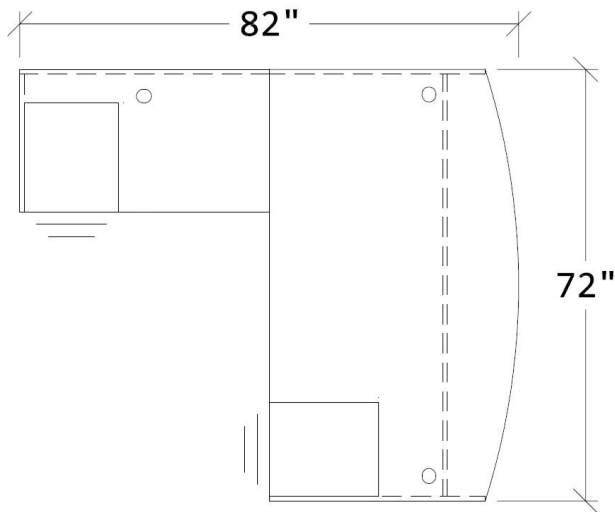

72" X 82" L-SHAPE BOW FRONT DESK WITH (2) BF PEDESTALS

KEY FEATURES

- Worksurfaces are 1-3/16" with durable 3mm edges
- Wood & aluminum frame glass hutch door options
- Ball-bearing drawer slides
- Six laminate finishes
- Satin nickel pulls
- Limited lifetime warranty

SPECIFICATIONS

Overall Width	72"
Overall Depth	82"
TL-7236BF	72" x 42" Desk Shell
TL-4224R	24" x 42" Return Shell
TL-BF	(2) Box/File Pedestals

Available Finishes

Gris
Dark Grey

Tundra
Light Grey

Carob
Walnut