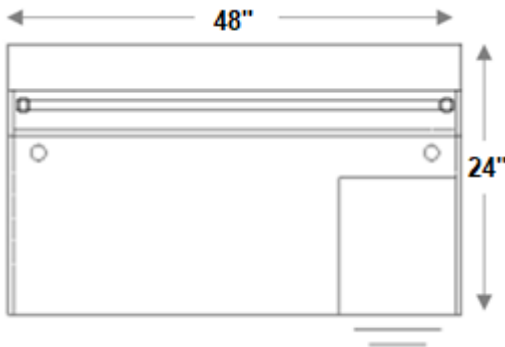

48" x 24" BORDERS RECEPTION DESK WITH BF PEDESTALS

KEY FEATURES

- Worksurfaces are 1-3/16" with durable 3mm edges
- Wood & aluminum frame glass hutch door options
- Ball-bearing drawer slides
- Six laminate finishes
- Satin nickel pulls
- Limited lifetime warranty

SPECIFICATIONS

Overall Width	48"
Overall Depth	24"
Counter Height	42"
TL-4824	48" x 24" Desk Shell
TL-BF1518LOCK	Box/File Pedestal
PBP12-SIL	(2) 12" Post
PB21248ACR	48" Frosted Screen
PBT48	48" Transaction Top