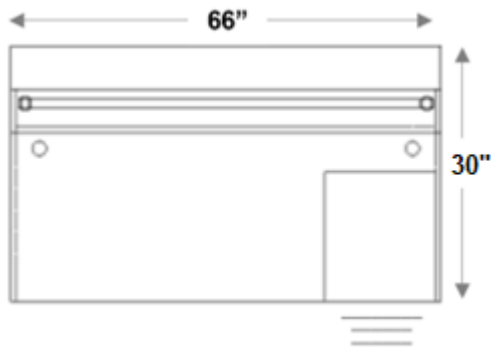

## 66" x 30" BORDERS RECEPTION DESK WITH BBF PEDESTALS

### KEY FEATURES

- Worksurfaces are 1-3/16" with durable 3mm edges
- Wood & aluminum frame glass hutch door options
- Ball-bearing drawer slides
- Six laminate finishes
- Satin nickel pulls
- Limited lifetime warranty

### SPECIFICATIONS

Overall Width	66"
Overall Depth	36"
Counter Height	42"
TL-6630	66" x 30" Desk Shell
TL-BBF	Box/Box/File Pedestal
PBP12-SIL	(2) 12" Post
PB21266ACR	66" Frosted Screen
PBT66	66" Transaction Top