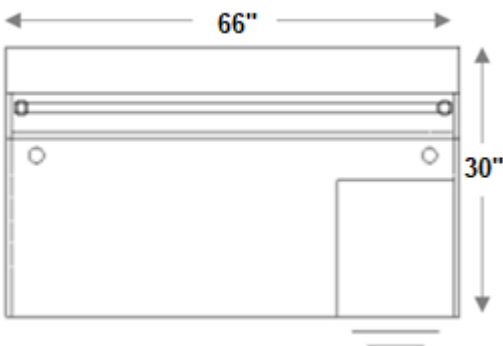

## 66" x 30" BORDERS RECEPTION DESK WITH BF PEDESTALS

### KEY FEATURES

- Worksurfaces are 1-3/16" with durable 3mm edges
- Wood & aluminum frame glass hutch door options
- Ball-bearing drawer slides
- Six laminate finishes
- Satin nickel pulls
- Limited lifetime warranty

### SPECIFICATIONS

Overall Width	66"
Overall Depth	30"
Counter Height	42"
TL-6630	66" x 30" Desk Shell
TL-BF1518LOCK	Box/File Pedestal
PBP12-SIL	(2) 12" Post
PB21266ACR	66" Frosted Screen
PBT66	66" Transaction Top