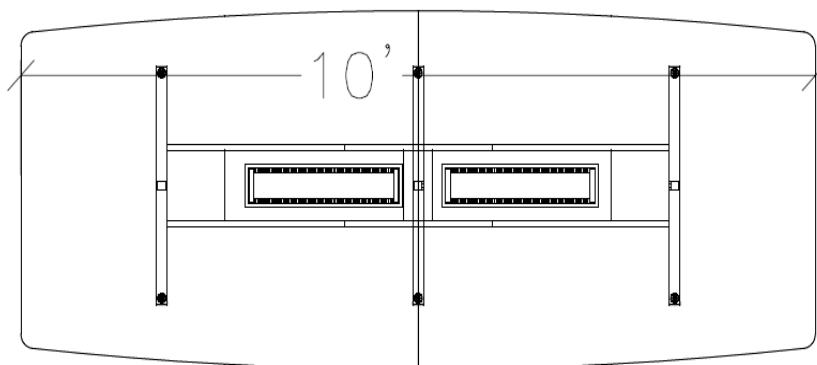

MIAMI – DORAL

3411 NW 72nd Ave.
Miami, FL 33122
info@ofwfl.com
305-266-4447

OFW

OFFICE
FURNITURE
WAREHOUSE

Experience @ Work