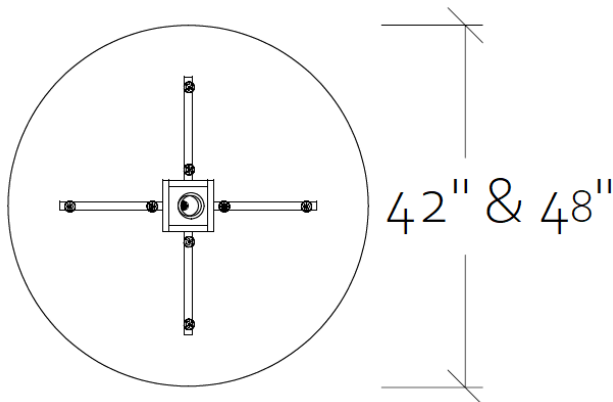

42" & 48" ROUND TABLE w/GLASS

KEY FEATURES

- Textured Grey Woodgrain Laminate
- Worksurfaces are 1-3/16" with durable 3mm edges
- Laminate & glass modesty panel options
- Ball-bearing drawer slides
- 8" Aluminum Pulls
- Limited lifetime warranty

SPECIFICATIONS

Overall Width	42" & 48"
VL-RD42GL & 48GL	Round Table

Available Finishes

Oak

Mocha
Walnut

Grey

SHOWROOM LOCATIONS

POMPANO – FT LAUDERDALE