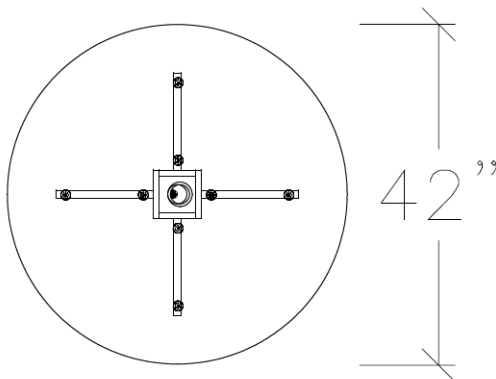

42" ROUND LAMINATE TABLE

KEY FEATURES

- Textured Grey Woodgrain Laminate
- Worksurfaces are 1-3/16" with durable 3mm edges
- Laminate & glass modesty panel options
- Ball-bearing drawer slides
- 8" Aluminum Pulls
- Limited lifetime warranty

SPECIFICATIONS

Overall Width	42"
VL-RD42	Round Table

Available Finishes

Oak

Mocha
Walnut

Grey

SHOWROOM LOCATIONS

POMPANO – FT LAUDERDALE