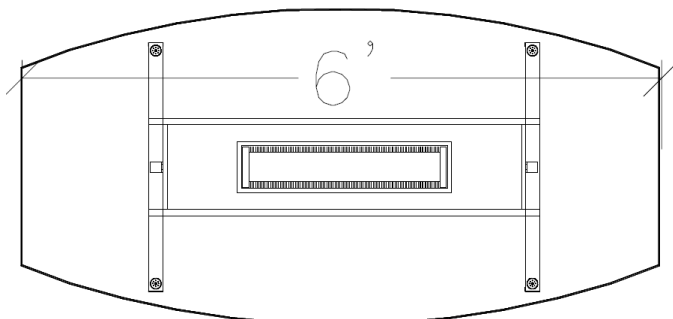

6' BOAT-SHAPED CONFERENCE TABLE

KEY FEATURES

- Textured Grey Woodgrain Laminate
- Worksurfaces are 1-3/16" with durable 3mm edges
- Laminate & glass modesty panel options
- Ball-bearing drawer slides
- 8" Aluminum Pulls
- Limited lifetime warranty

SPECIFICATIONS

Overall Width	71"
Overall Depth	42"
VL-B72	6' Conference Table

Available Finishes

Oak

Mocha
Walnut

Grey

SHOWROOM LOCATIONS

POMPANO – FT LAUDERDALE