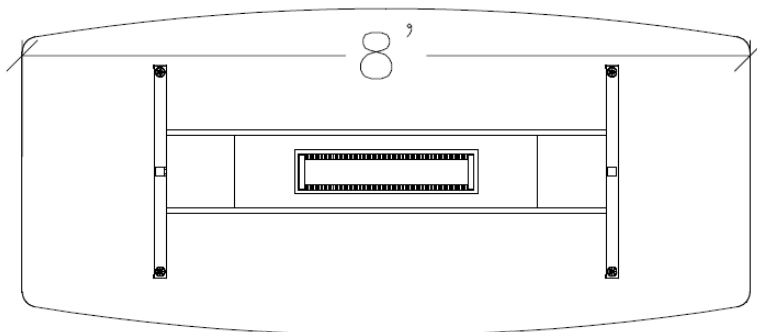

8' BOAT-SHAPED CONFERENCE TABLE

KEY FEATURES

- Textured Grey Woodgrain Laminate
- Worksurfaces are 1-3/16" with durable 3mm edges
- Laminate & glass modesty panel options
- Ball-bearing drawer slides
- 8" Aluminum Pulls
- Limited lifetime warranty

SPECIFICATIONS	
Overall Width	95"
Overall Depth	42"
VL-B96	8' Conference Table

Available Finishes

Oak

Mocha
Walnut

Grey

SHOWROOM LOCATIONS

POMPANO – FT LAUDERDALE

2099 W. Atlantic Blvd.
Pompano Beach, FL 33069
info@ofwfl.com
954-968-4700